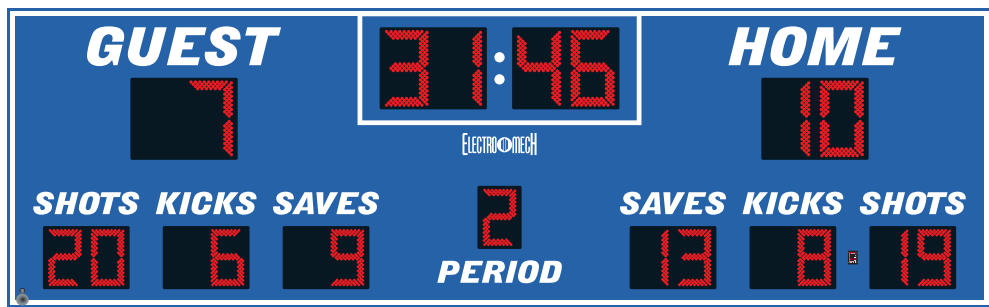

**MODEL LX6740**  
Outdoor  
Soccer

Dimensions	Weight	Cabinet Material	Caption Height	Accent Material
26 ft x 8 ft	600 lb	Aluminum	12 in, 7 in	2.4 mil cast vinyl
Digit Height	Indicator Size	Digit Colors	Electrical	
24 in, 18 in	N/A	Amber or Red	3.7 Amps, 120 VAC	

**STANDARD EQUIPMENT & FEATURES**

- Double cabinet design with heavy duty extruded aluminum framing
- Light weight, rust free, all aluminum construction
- Mounting hardware for permanent installation on posts without the need for on site fabrication
- Choice of 18 standard paint colors
- Choice of amber or red LED displays
- LED display circuit scoreboards conformal coated for outdoor use
- Internally mounted trumpet horn
- Full-sized 37-key control console with LCD display
- Fifty programmable brightness levels
- Control console includes fully programmable Practice Segment Timer mode
- Junction box and patch cable for hardwired installations
- Five-year limited warranty

**OPTIONAL EQUIPMENT & UPGRADES**

- Electronic Team Names
- ID panels with custom graphics, in a variety of sizes, shapes and styles, to mount above, below, or beside the scoreboard
- Full color video and other electronic display panels
- Stadium Sound System packages
- Custom paint colors
- Team name in place of HOME
- Up to 1,000 feet of data cable for hardwired installations
- ScoreLink Wireless RF modem system for wireless communication
- Additional warranty and support plans

**DIGITS / INDICATORS**

Guest Points, Home Points, and Period Clock digits are 24 inches tall, while all other digits are 18 inches tall. Digits are formed from matrices of super-bright, long-lasting, energy-efficient LEDs (Light Emitting Diodes). Choose either amber or red LEDs for all outdoor products. Our LED assemblies are protected by aluminum masks that allow the hard epoxy shells of the LEDs to be exposed for maximum viewing angles.