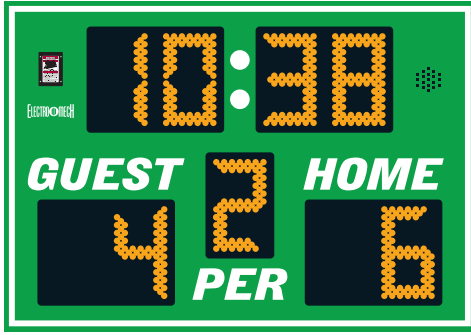

MODEL LX6324

Outdoor
Portable
Multi-Sport

Reversible Captions
For Baseball, Football,
and more

Dimensions	Weight	Cabinet Material	Caption Height	Accent Material
5 ft x 3-1/2 ft	40 lb	Aluminum	4 in	2.4 mil cast vinyl
Digit Height	Indicator Size	Digit Colors	Electrical	
11 in	N/A	Amber or Red	0.8 Amps, 120 VAC	

STANDARD EQUIPMENT & FEATURES

- Light weight rust free aluminum cabinet
- Choice of 18 standard paint colors
- Choice of amber or red LED displays
- LED display circuit scoreboards conformal coated for outdoor use
- Internally mounted horn
- Full-sized 37-key control console with LCD display
- Fifty programmable brightness levels
- Control console includes fully programmable Practice Segment Timer mode
- Junction box and patch cable for hardwired installations
- Five-year limited warranty
- Toll free technical support via phone and online for the life of the product

DIGITS / INDICATORS

All digits for this model are 11 inches tall and are formed from matrices of super-bright, long-lasting, energy-efficient LEDs (Light Emitting Diodes). Choose either amber or red LEDs for all outdoor products. Our LED assemblies are protected by aluminum masks that allow the hard epoxy shells of the LEDs to be exposed for maximum viewing angles.