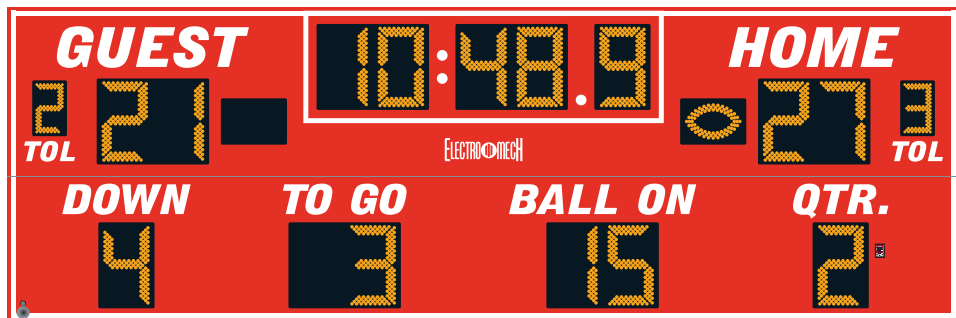

MODEL LX3645
Outdoor
Football

Dimensions	Weight	Cabinet Material	Caption Height	Accent Material
24 ft x 8 ft	600 lb	Aluminum	12 in, 9 in, 6 in	2.4 mil cast vinyl
Digit Height	Indicator Size	Digit Colors	Electrical	
24 in, 15 in	10 in	Amber or Red	2.8 Amps, 120 VAC	

STANDARD EQUIPMENT & FEATURES

- Double cabinet design with heavy duty extruded aluminum framing
- Light weight, rust free, all aluminum construction
- Mounting hardware for permanent installation on posts without the need for on site fabrication
- Choice of 18 standard paint colors
- Choice of amber or red LED displays
- LED display circuit scoreboards conformal coated for outdoor use
- Internally mounted trumpet horn
- Full-sized 37-key control console with LCD display
- Fifty programmable brightness levels
- Control console includes fully programmable Practice Segment Timer mode
- Junction box and patch cable for hardwired installations
- Five-year limited warranty

DIGITS / INDICATORS

Time Outs Left digits are 15 inches tall. All other digits are 24 inches tall. Football-shaped Possession indicators are 10 inches tall. Digits and indicators are formed from matrices of super-bright, long-lasting, energy-efficient LEDs (Light Emitting Diodes). Choose either amber or red LEDs for all outdoor products. Our LED assemblies are protected by aluminum masks that allow the hard epoxy shells of the LEDs to be exposed for maximum viewing angles.