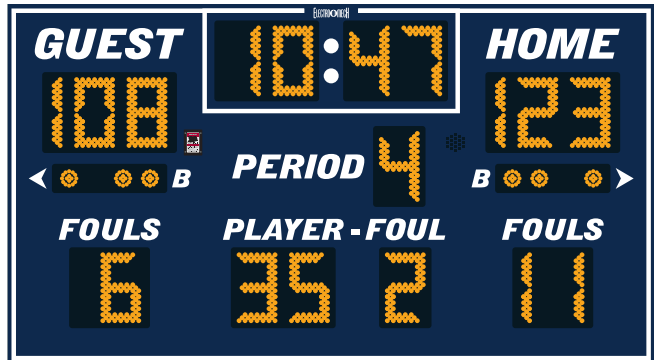

**MODEL LX7260**  
Outdoor  
Basketball

Dimensions	Weight	Cabinet Material	Caption Height	Accent Material
9 ft x 5 ft	140 lb	Aluminum	5 in, 4 in, 2 in	2.4 mil cast vinyl
Digit Height	Indicator Size	Digit Colors	Electrical	
11 in	3 in	Amber or Red	1.5 Amps, 120 VAC	

**STANDARD EQUIPMENT & FEATURES**

- Single cabinet design with heavy duty extruded aluminum framing
- Light weight, rust free, all aluminum construction
- Choice of 18 standard paint colors
- Choice of amber or red LED displays
- Internal horn
- LED display circuit scoreboards conformal coated for outdoor use
- Full-sized 37-key control console with LCD display
- Fifty programmable brightness levels
- Control console includes fully programmable Practice Segment Timer mode
- Junction box and patch cable for hardwired installations
- Five-year limited warranty
- Toll free technical support via phone and online for the life of the product

**OPTIONAL EQUIPMENT & UPGRADES**

- ID panels with custom graphics, in a variety of sizes, shapes and styles, to mount above or below the scoreboard
- Extended configurations for ID panels built into the left or right side of the scoreboard cabinet
- Full color video and other electronic display panels
- Custom paint colors
- Team name in place of HOME
- Up to 1,000 feet of data cable for hardwired installations
- ScoreLink Wireless RF modem system for wireless communication
- Additional warranty and support plans

**DIGITS / INDICATORS**

All digits are 11 inches tall, and indicators are 3 inches in diameter. Digits and indicators are formed from matrices of super-bright, long-lasting, energy-efficient LEDs (Light Emitting Diodes). Choose either amber or red LEDs for all outdoor products. Our LED assemblies are protected by aluminum masks that allow the hard epoxy shells of the LEDs to be exposed for maximum viewing angles.