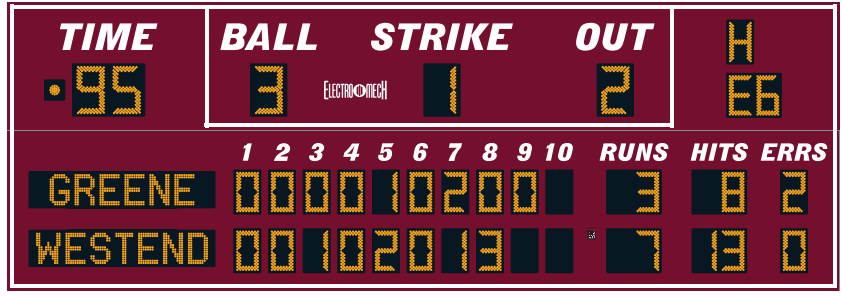

MODEL LX1752-ETN

Outdoor
Baseball / Softball

Dimensions	Weight	Cabinet Material	Caption Height	Accent Material
26 ft x 9 ft	800 lb	Aluminum	10 in, 6 in	2.4 mil cast vinyl

Digit Height	Indicator Size	Digit Colors	Electrical
18 in, 15 in	15 in, 4 in	Amber or Red	10.4 Amps, 120 VAC

STANDARD EQUIPMENT & FEATURES

- Double cabinet design with heavy duty extruded aluminum framing
- Light weight, rust free, all aluminum construction
- Mounting hardware for permanent installation on posts without the need for on site fabrication
- Automotive grade baked on enamel based paint applied to the scoreboard face
- Choice of 18 standard paint colors
- Choice of amber or red LED displays
- LED display circuit scoreboards conformal coated for outdoor use
- Full-sized 37-key control console with LCD display
- Fifty programmable brightness levels
- Junction box and patch cable for hardwired installations
- Five-year limited warranty
- Toll free technical support via phone and online for the life of the product

ELECTRONIC TEAM NAMES (ETNs)

- 11-inch character height
- 14 x 80 pixel matrix
- Three character fonts
- Up to 9 characters per team

DIGITS / INDICATORS

Timer, Ball, Strike, and Out digits are 18 inches tall, while all other digits and indicators are 15 inches tall. Digits, ETN characters, and indicators are formed from matrices of super-bright, long-lasting, energy-efficient LEDs (Light Emitting Diodes). Choose either amber or red LEDs for all outdoor products. Our LED assemblies are protected by aluminum masks that allow the hard epoxy shells of the LEDs to be exposed for maximum viewing angles.