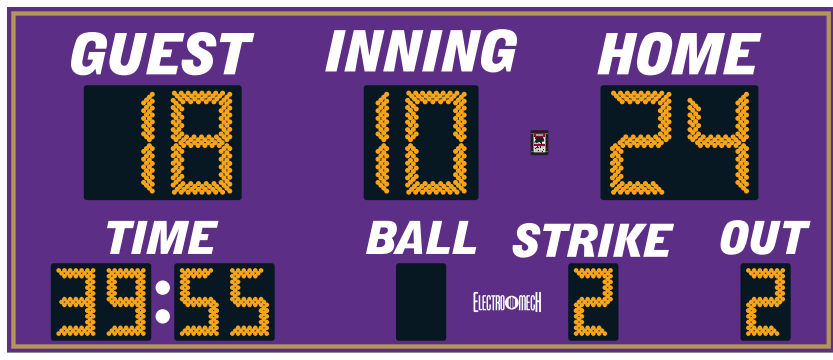

MODEL LX1244
Outdoor
Baseball / Softball

| Dimensions | Weight | Cabinet Material | Caption Height | Accent Material |
|--------------|----------------|------------------|-------------------|--------------------|
| 12 ft x 5 ft | 210 lb | Aluminum | 7 in, 6 in | 2.4 mil cast vinyl |
| Digit Height | Indicator Size | Digit Colors | Electrical | |
| 18 in, 11 in | N/A | Amber or Red | 1.6 Amps, 120 VAC | |

STANDARD EQUIPMENT & FEATURES

- Single cabinet design with heavy duty extruded aluminum framing
- Light weight, rust free, all aluminum construction
- Mounting hardware for permanent installation on two posts without the need for on site fabrication
- Automotive grade baked on enamel based paint applied to the scoreboard face
- Choice of 18 standard paint colors
- Choice of amber or red LED displays
- LED display circuit scoreboards conformal coated for outdoor use
- Full-sized 37-key control console with LCD display
- Junction box and patch cable for hardwired installations
- Five-year limited warranty
- Toll free technical support via phone and online for the life of the product

OPTIONAL EQUIPMENT & UPGRADES

- Electronic Team Names
- ID panels with custom graphics, in a variety of sizes, shapes and styles, to mount above or below the scoreboard
- Extended configurations for ID panels built into the left or right side of the scoreboard cabinet
- Full color video and other electronic display panels
- Stadium Sound System packages
- Custom paint colors
- Team name in place of HOME
- Up to 1,000 feet of data cable for hardwired installations
- ScoreLink Wireless RF modem system for wireless communication
- Additional warranty and support plans