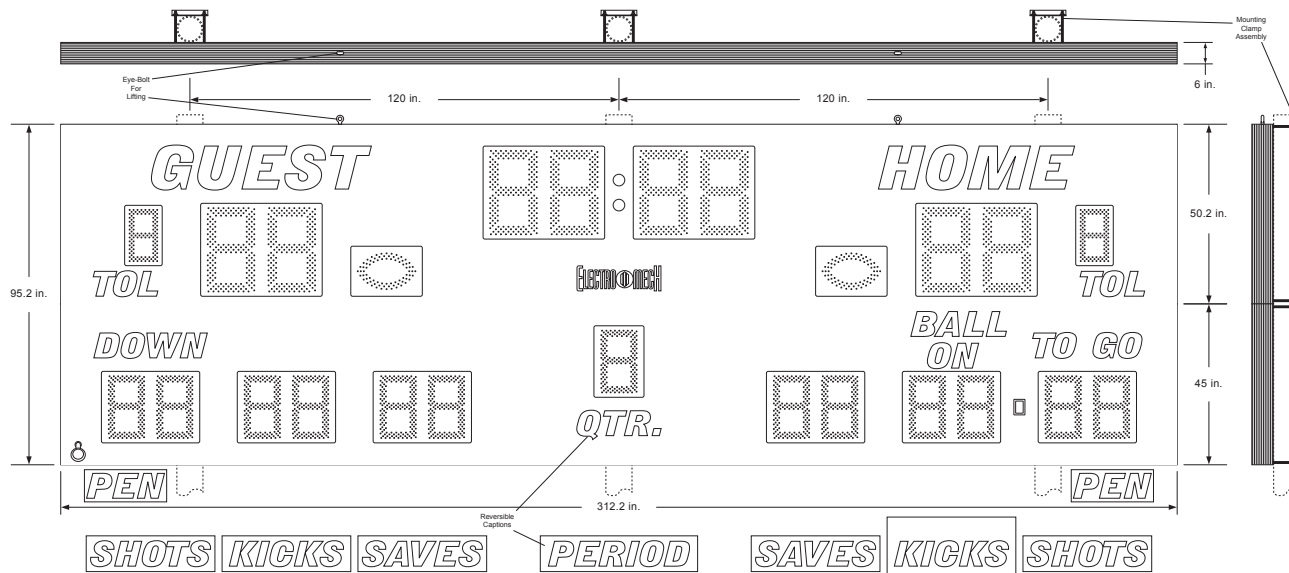

Model LX6944 Outdoor LED Multi-Sport Scoreboard

Cutsheet with Mechanical Detail

Cabinet Size, Weight:

26 ft. x 8 ft., 600 lbs.

Electrical Requirements:

4.1 Amps, 120 VAC

Display Sizes:

- 24 in. tall Home Score
- 24 in. tall Guest Score
- 24 in. tall 4-Digit Game Clock
- 18 in. tall Down / Guest Shots on Goal
- 18 in. tall Guest Corner Kicks
- 18 in. tall Guest Saves
- 18 in. tall Quarter / Period
- 18 in. tall Home Saves
- 18 in. tall Ball On / Home Corner Kicks
- 18 in. tall To Go / Home Shots on Goal
- 15 in. tall Home Time Outs Left / Penalty
- 15 in. tall Guest Time Outs Left / Penalty
- 10 in. tall Possession Indicators

Standard Post Sizes:

3 each, max diameter 7 in.

Standard Equipment & Features

- Double cabinet design with heavy duty extruded aluminum framing
- Light weight, rust free, all aluminum construction
- Mounting hardware for permanent installation on posts without the need for on site fabrication
- Choice of 18 standard paint colors
- Choice of amber or red LED displays
- LED display circuit boards conformal coated for outdoor use
- Internally mounted Horn with Projector
- Full-sized 37-key control console with LCD display
- Fifty programmable brightness levels
- Control console includes fully programmable Practice Segment Timer mode
- Junction box and patch cable for hardwired installations
- Five-year limited warranty
- Toll free technical support via phone and online for the life of the product

Optional Equipment & Features

- Electronic Team Names
- ID panels with custom graphics, in a variety of sizes, shapes and styles, to mount above, below, or beside the scoreboard
- Full color video and other electronic display panels
- Stadium Sound System packages
- Custom paint colors
- Team name in place of HOME
- External horn kit
- Up to 1,000 feet of data cable for hardwired installations
- ScoreLink Wireless RF modem system for wireless communication
- Additional warranty and support plans