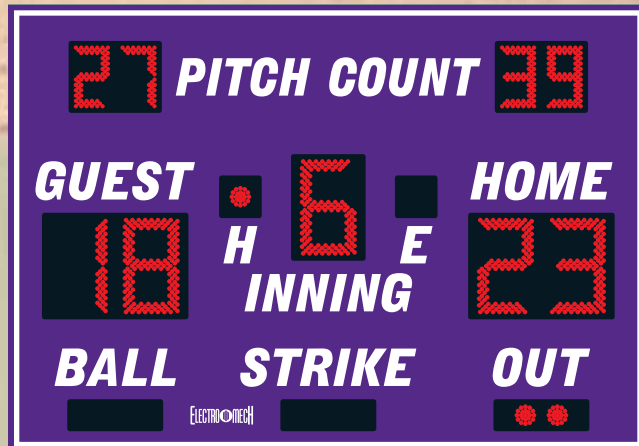

BASEBALL

Model 1060

Vital Statistics
 Scoreboard Size: 10 ft. x 5 ft.
 Digits: 18 in.
 Weight: 165 lbs.
 Power: 120 VAC, 1 Amp

Model 1160

Vital Statistics
 Scoreboard Size: 10 ft. x 7 ft.
 Digits: 18 in., 11 in.
 Weight: 200 lbs.
 Power: 120 VAC, 2 Amps

Model 1164

Vital Statistics
 Scoreboard Size: 10 ft. x 7 ft.
 Digits: 18 in., 11 in.
 Weight: 220 lbs.
 Power: 120 VAC, 2 Amps