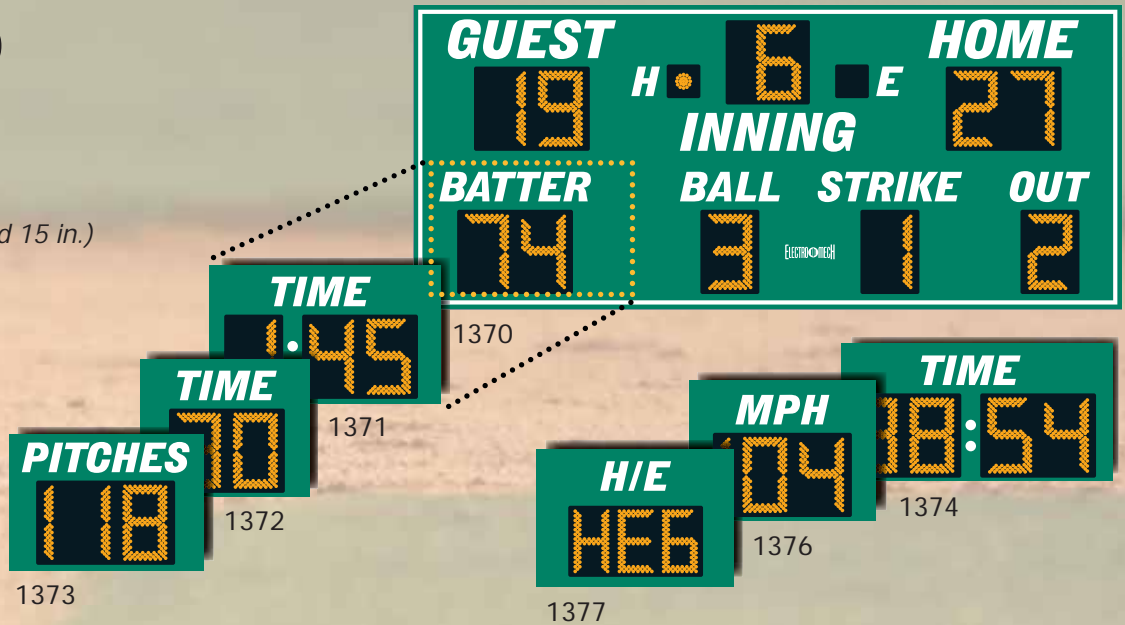

BASEBALL

Model 1370

Vital Statistics

Scoreboard Size:

14 ft. x 6 ft.

Digits: 18 in.

(model 1377 uses 18 in. and 15 in.)

Weight: 225 lbs.

Power: 120 VAC, 3 Amps

Model 1340

Vital Statistics

Scoreboard Size: 10 ft. x 5 ft.

Digits: 18 in.

Weight: 175 lbs.

Power: 120 VAC, 2 Amps

Model 1341

Three-digit clock times events up to nine hours!