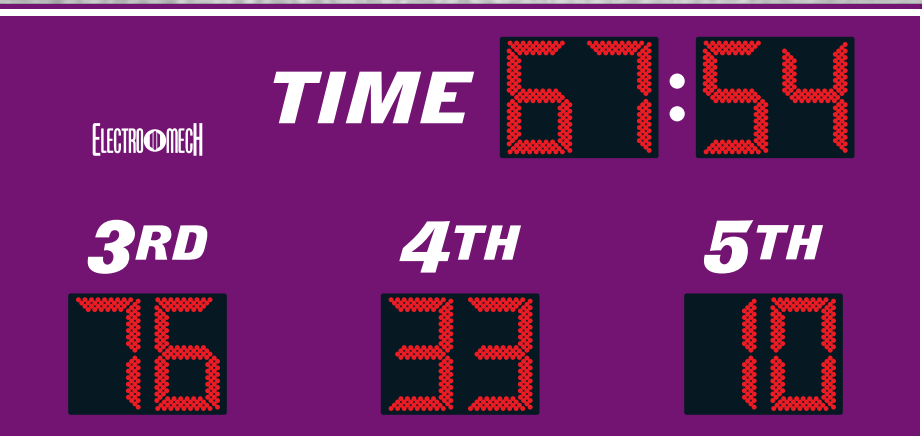

RACE TRACK

Model 7931

Vital Statistics

Scoreboard Size: 16 ft. x 4 ft.

Digits: 18 in.

Weight: 200 lbs.

Power: 120 VAC, 2 Amps

Model 7953

Vital Statistics

Scoreboard Size: 13 ft. x 17 ft.

Digits: 18 in.

Weight: 450 lbs.

Power: 120 VAC, 3 Amps