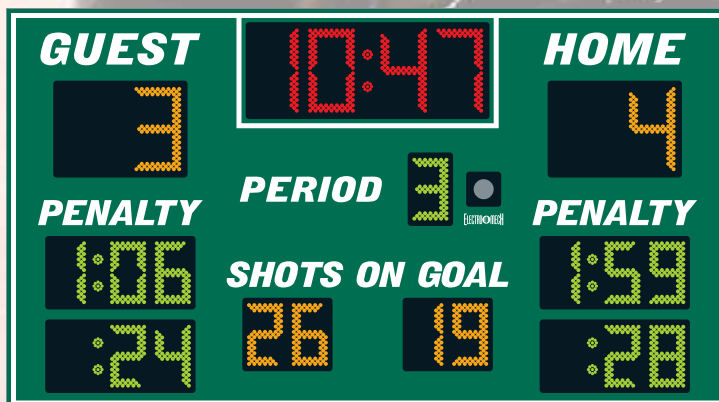

HOCKEY

Model 8850

Vital Statistics

Scoreboard Size: 12 ft. x 5 ft.

Digits: 12 in., 9 in.

Includes Internal Horn

Weight: 215 lbs.

Power: 120 VAC, 3 Amps

Model 8750

Vital Statistics

Scoreboard Size: 9 ft. x 5 ft.

Digits: 12 in., 9 in.

Includes Internal Horn

Weight: 145 lbs.

Power: 120 VAC, 3 Amps