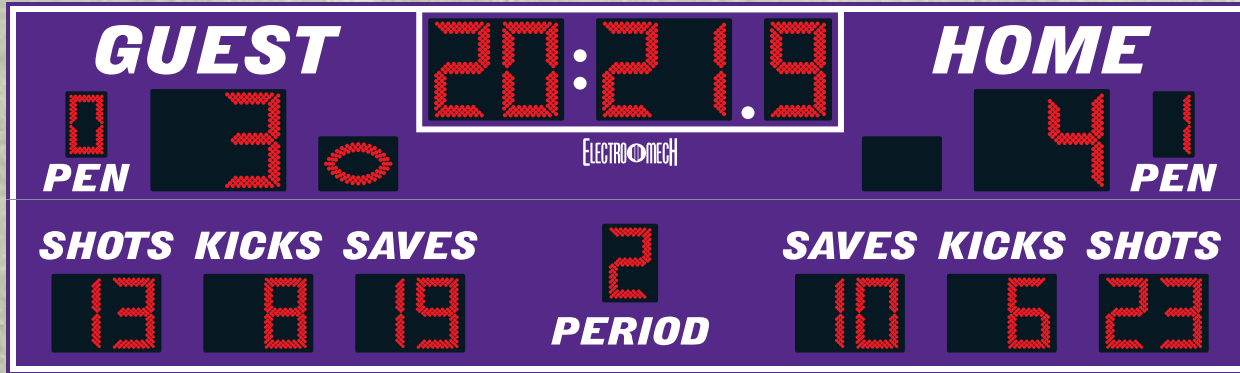

SOCCER

Model 6945

Vital Statistics
 Scoreboard Size: 26 ft. x 8 ft.
 Digits: 24 in., 18 in., 15 in.
 Includes External Horn Kit
 Weight: 650 lbs.
 Power: 120 VAC, 5 Amps

Model 6946 *Shown with football captions*

Model 6940

Vital Statistics
 Scoreboard Size: 26 ft. x 8 ft.
 Digits: 24 in., 18 in., 15 in.
 Includes External Horn Kit
 Weight: 650 lbs.
 Power: 120 VAC, 4 Amps

Model 6944 *Shown with football captions*