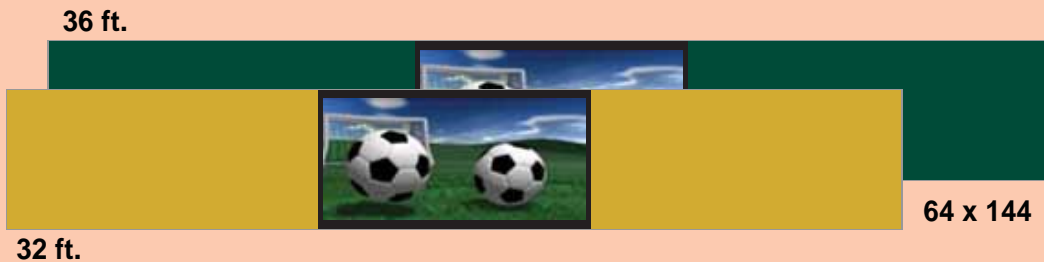

20MM MESSAGE CENTERS

20mm Full Color Message Centers
For Scoreboards 32 ft. or 36 ft. Wide

48 x 192 Pixel Matrix
Display Area: 3 ft. 1 in. (H) x 12 ft. 7 in. (W)
Cabinet Height: 3 ft. 8 in.
Cabinet Widths: 24 ft., 26 ft., 32 ft., 36 ft.

48 x 192 Pixel Matrix
Display Area: 3 ft. 1 in. (H) x 12 ft. 7 in. (W)
Cabinet Height: 3 ft. 8 in.
Cabinet Widths: 24 ft., 26 ft., 32 ft., 36 ft.

64 x 192 Pixel Matrix
Display Area: 4 ft. 2 in. (H) x 12 ft. 7 in. (W)
Cabinet Height: 4 ft. 9 in.
Cabinet Widths: 24 ft., 26 ft., 32 ft., 36 ft.

80 x 192 Pixel Matrix
Display Area: 5 ft. 2 in. (H) x 12 ft. 7 in. (W)
Cabinet Height: 5 ft. 10 in.
Cabinet Widths: 24 ft., 26 ft., 32 ft., 36 ft.

48 x 208 Pixel Matrix
Display Area: 3 ft. 1 in. (H) x 13 ft. 7 in. (W)
Cabinet Height: 3 ft. 8 in.
Cabinet Widths: 24 ft., 26 ft., 32 ft., 36 ft.

64 x 208 Pixel Matrix
Display Area: 4 ft. 2 in. (H) x 13 ft. 7 in. (W)
Cabinet Height: 4 ft. 9 in.
Cabinet Widths: 24 ft., 26 ft., 32 ft., 36 ft.

80 x 208 Pixel Matrix
Display Area: 5 ft. 2 in. (H) x 13 ft. 7 in. (W)
Cabinet Height: 5 ft. 10 in.
Cabinet Widths: 24 ft., 26 ft., 32 ft., 36 ft.