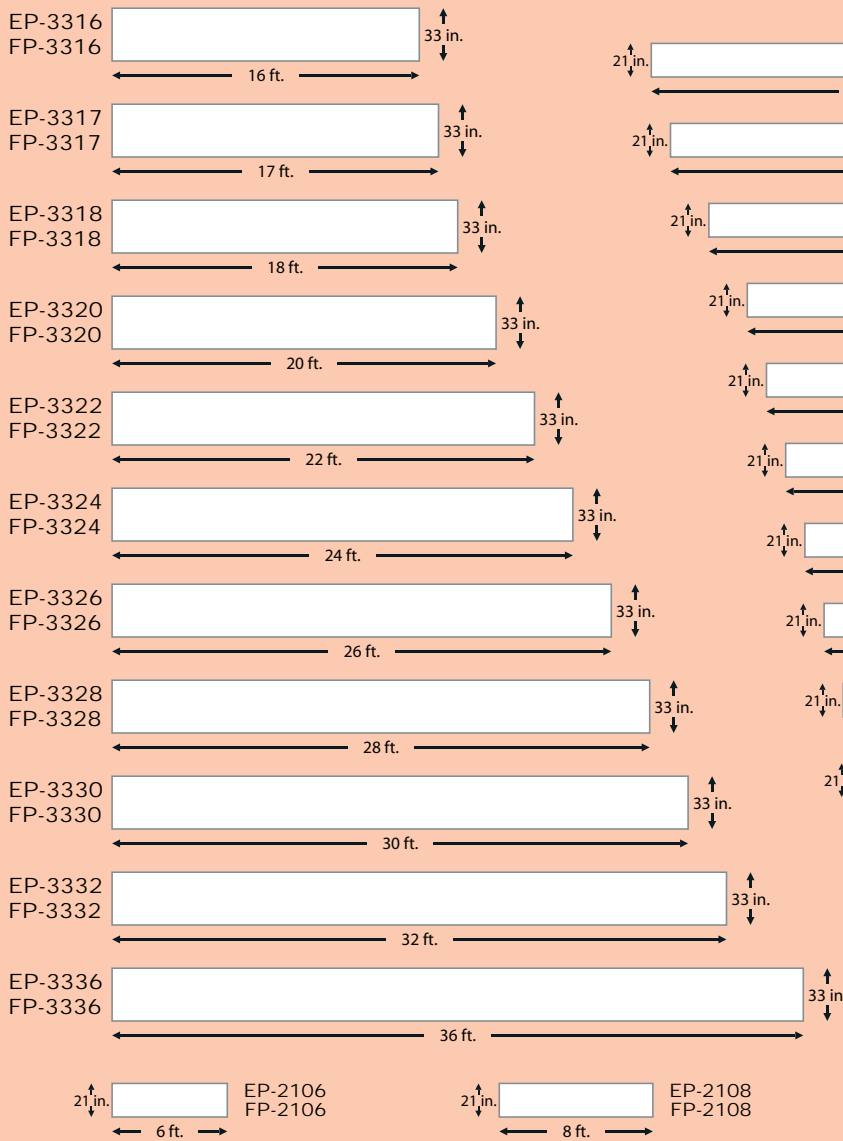

ID PANELS

Standard Rectangular ID Panels For Indoor and Outdoor Installations

Outdoor Top or Bottom ID Panels

Indoor Bottom and Outdoor Top or Bottom ID Panels

Indoor and Outdoor Side ID Panels