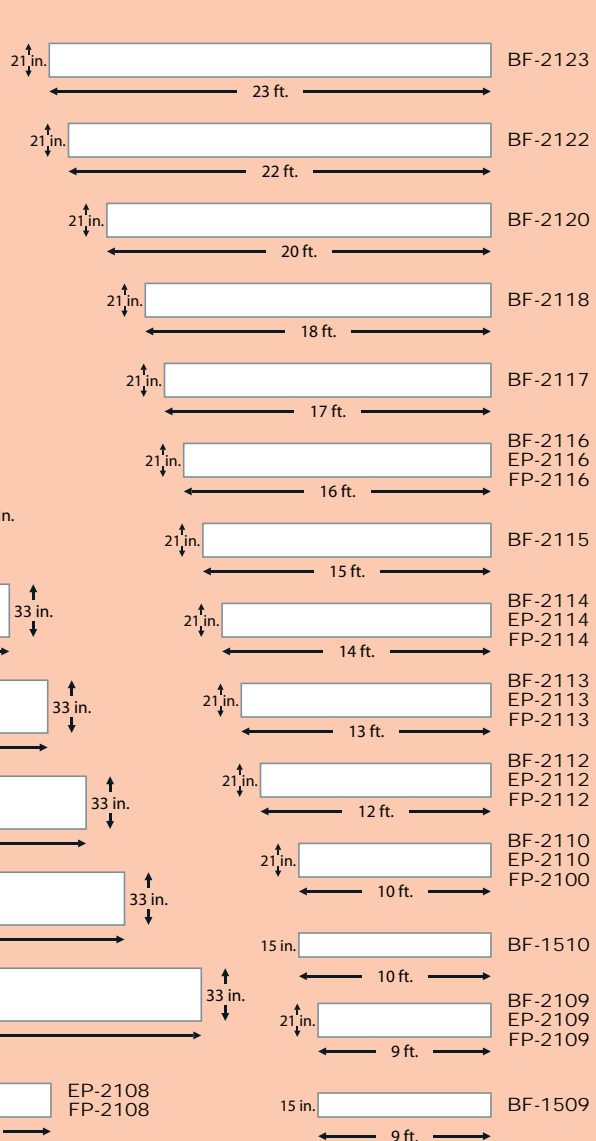

ID PANELS

Standard Rectangular ID Panels For Indoor and Outdoor Installations

Outdoor Top or Bottom ID Panels

Indoor Bottom and Outdoor Top or Bottom ID Panels

Indoor and Outdoor Side ID Panels