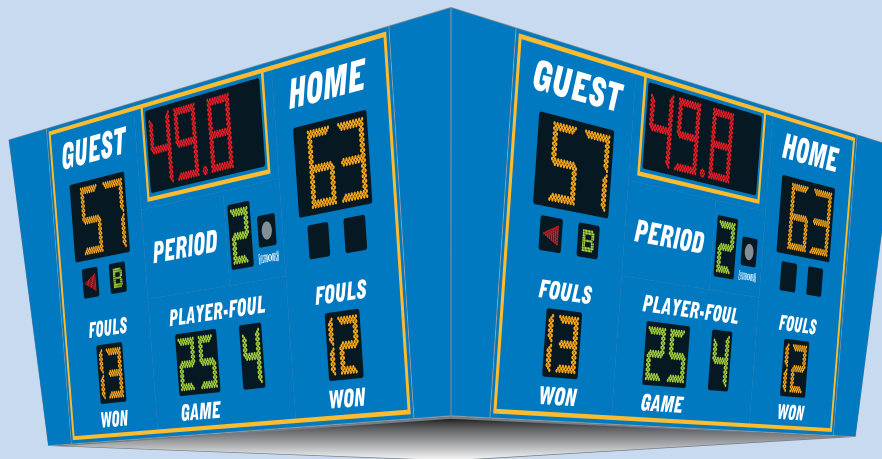

## Model 2655

Vital Statistics

Scoreboard Size: 9 ft. x 5 ft.

Digits: 12 in., 9 in.

Includes Internal Horn

Weight: 135 lbs.

Power: 120 VAC, 2 Amps

Shown with basketball/wrestling captions

Shown with basketball/volleyball captions

## Model 2655-4

Vital Statistics

Scoreboard Size: 11.5 ft. square at top

Digits: 12 in., 9 in.

Includes Internal Horn in Each Face

Weight: 840 lbs.

Power: 120 VAC, 6 Amps

Shown with basketball/volleyball captions

## Model 2056

Vital Statistics

Scoreboard Size: 53 in. x 72 in. (each)

Digits: 6 in.

Weight: 80 lbs. (each)

Power: 120 VAC, 2 Amps (each)

| PLAYER | FS/DS | PTS/KS |
|--------|-------|--------|
| 02     | 3     | 28     |
| 13     | 3     | 9      |
| 25     | 1     | 17     |
| 34     | 2     | 30     |
| 35     | 2     | 24     |
| 52     | 0     | 33     |