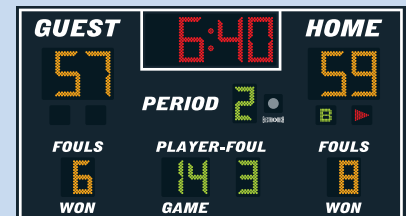

## Model 2655

Vital Statistics

Scoreboard Size: 9 ft. x 5 ft.

Digits: 12 in., 9 in.

Includes Internal Horn

Weight: 135 lbs.

Power: 120 VAC, 2 Amps

Shown with basketball/wrestling captions

Shown with basketball/volleyball captions

## Model 2655-4

Vital Statistics

Scoreboard Size: 11.5 ft. square at top

Digits: 12 in., 9 in.

Includes Internal Horn in Each Face

Weight: 840 lbs.

Power: 120 VAC, 6 Amps

Shown with basketball/volleyball captions