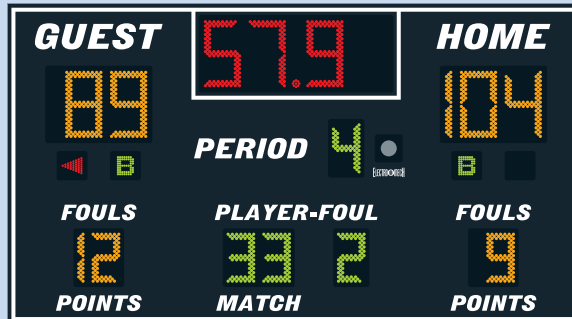

## Model 2655

Vital Statistics

Scoreboard Size: 9 ft. x 5 ft.

Digits: 12 in., 9 in.

Includes Internal Horn

Weight: 135 lbs.

Power: 120 VAC, 2 Amps

Shown with basketball/wrestling captions

Shown with basketball/volleyball captions

## Model 2655-4

Vital Statistics

Scoreboard Size: 11.5 ft. square at top

Digits: 12 in., 9 in.

Includes Internal Horn in Each Face

Weight: 840 lbs.

Power: 120 VAC, 6 Amps

Shown with basketball/volleyball captions