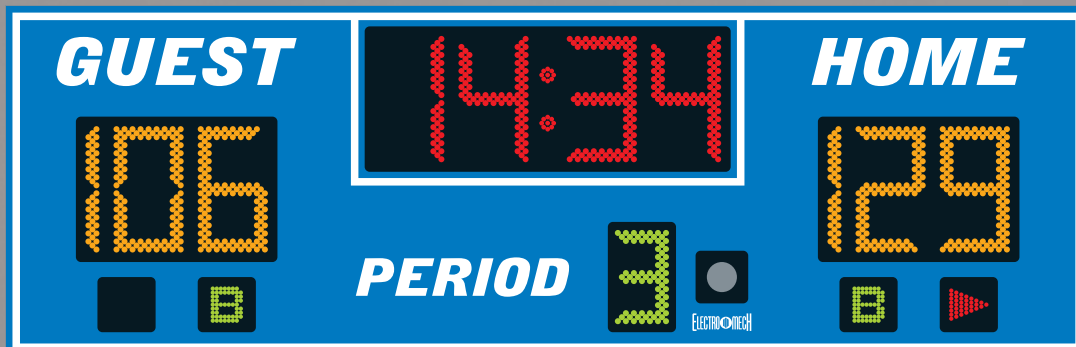

## Model 2350

Vital Statistics

Scoreboard Size:

9 ft. x 3 ft.

Digits: 12 in., 9 in.

Includes Internal Horn

Weight: 85 lbs.

Power: 120 VAC, 1 Amp

## Model 2350-4

Vital Statistics

Scoreboard Size: 11 ft. square at the top

Digits: 12 in., 9 in.

Includes Internal Horn in Each Face

Weight: 580 lbs.

Power: 120 VAC, 4 Amps

## Model 2330

Vital Statistics

Scoreboard Size: 78 in. x 35 in.

Digits: 9 in., 6 in.

Includes Internal Horn

Weight: 70 lbs.

Power: 120 VAC, 1 Amp