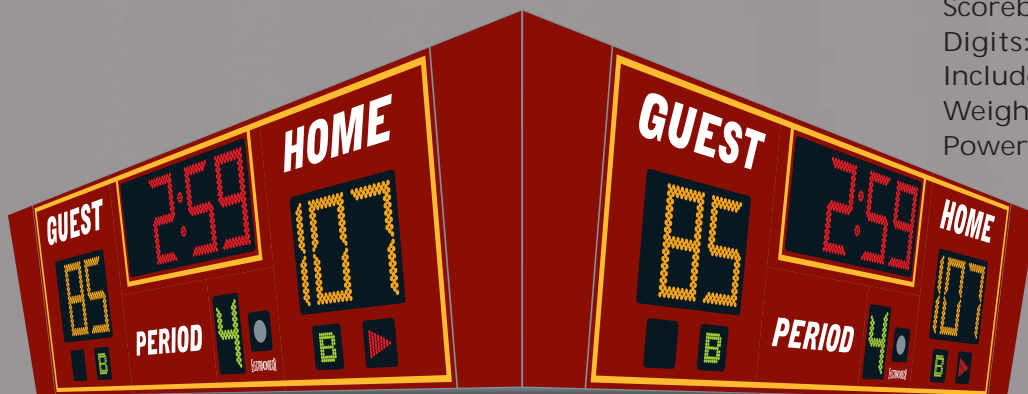

## Model 2350

Vital Statistics

Scoreboard Size:

9 ft. x 3 ft.

Digits: 12 in., 9 in.

Includes Internal Horn

Weight: 85 lbs.

Power: 120 VAC, 1 Amp

## Model 2350-4

Vital Statistics

Scoreboard Size: 11 ft. square at the top

Digits: 12 in., 9 in.

Includes Internal Horn in Each Face

Weight: 580 lbs.

Power: 120 VAC, 4 Amps

## Model 2330

Vital Statistics

Scoreboard Size: 78 in. x 35 in.

Digits: 9 in., 6 in.

Includes Internal Horn

Weight: 70 lbs.

Power: 120 VAC, 1 Amp