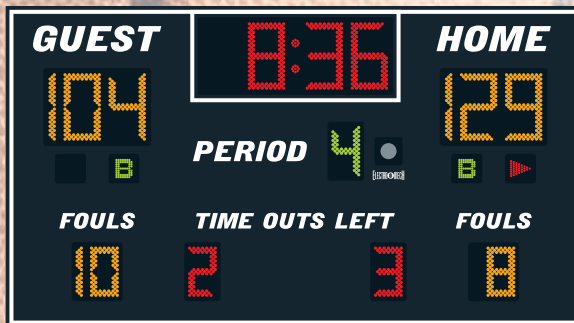

BASKETBALL

Model 2555

Vital Statistics

Scoreboard Size:

17 ft. x 5 ft.

Digits: 12 in., 9 in., 6 in.

Includes Internal Horn

Weight: 225 lbs.

Power: 120 VAC, 5 Amps

Model 2550

Vital Statistics

Scoreboard Size: 9 ft. x 5 ft.

Digits: 12 in., 9 in.

Includes Internal Horn

Weight: 135 lbs.

Power: 120 VAC, 2 Amps

Model 2370

Vital Statistics

Scoreboard Size: 14 ft. x 42 in.

Digits: 16 in., 12 in.

Includes Internal Horn

Weight: 155 lbs.

Power: 120 VAC, 1 Amp