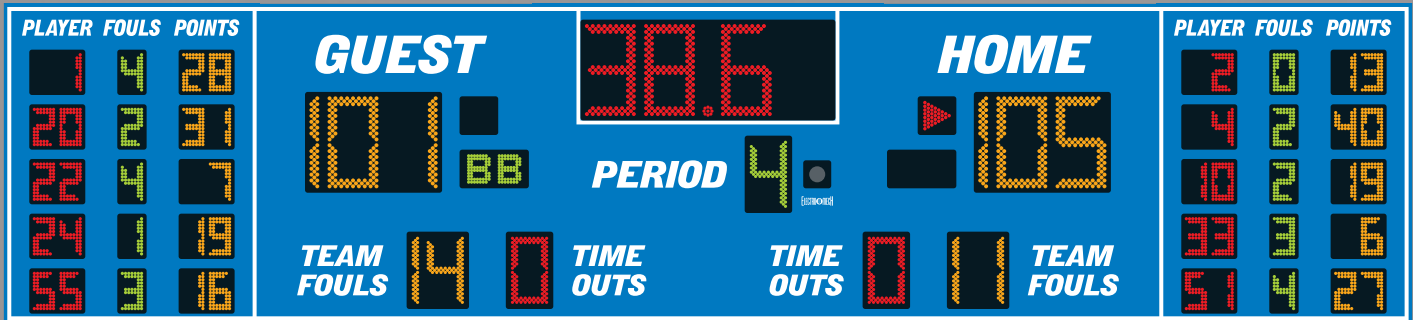

# BASKETBALL

## Model 2575

Vital Statistics

Scoreboard Size: 22 ft. x 5 ft.

Digits: 16 in., 12 in., 6 in.

Includes Internal Horn

Weight: 280 lbs.

Power: 120 VAC, 5 Amps

## Model 2570

Vital Statistics

Scoreboard Size: 14 ft. x 5 ft.

Digits: 16 in., 12 in.

Includes Internal Horn

Weight: 190 lbs.

Power: 120 VAC, 2 Amps