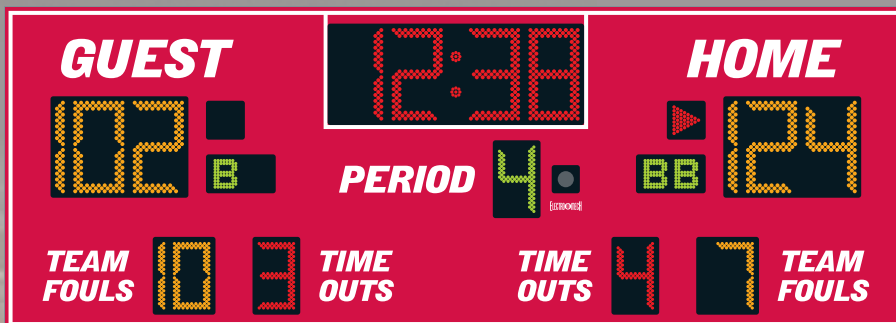

## Model 2575

Vital Statistics

Scoreboard Size: 22 ft. x 5 ft.

Digits: 16 in., 12 in., 6 in.

Includes Internal Horn

Weight: 280 lbs.

Power: 120 VAC, 5 Amps

## Model 2570

Vital Statistics

Scoreboard Size: 14 ft. x 5 ft.

Digits: 16 in., 12 in.

Includes Internal Horn

Weight: 190 lbs.

Power: 120 VAC, 2 Amps