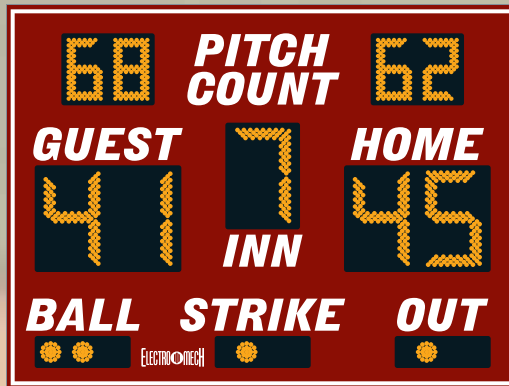

# BASEBALL

## Model 1130

Vital Statistics  
 Scoreboard Size:  
 8 ft. x 6 ft.  
 Digits: 11 in., 18 in.  
 Weight: 180 lbs.  
 Power: 120 VAC, 2 Amps

## Model 1131

Vital Statistics  
 Scoreboard Size:  
 8 ft. x 6 ft.  
 Digits: 18 in., 11 in.  
 Weight: 200 lbs.  
 Power: 120 VAC, 2 Amps

## Model 1030

Vital Statistics  
 Scoreboard Size: 8 ft. x 4 ft.  
 Digits: 18 in.  
 Weight: 110 lbs.  
 Power: 120 VAC, 1 Amp